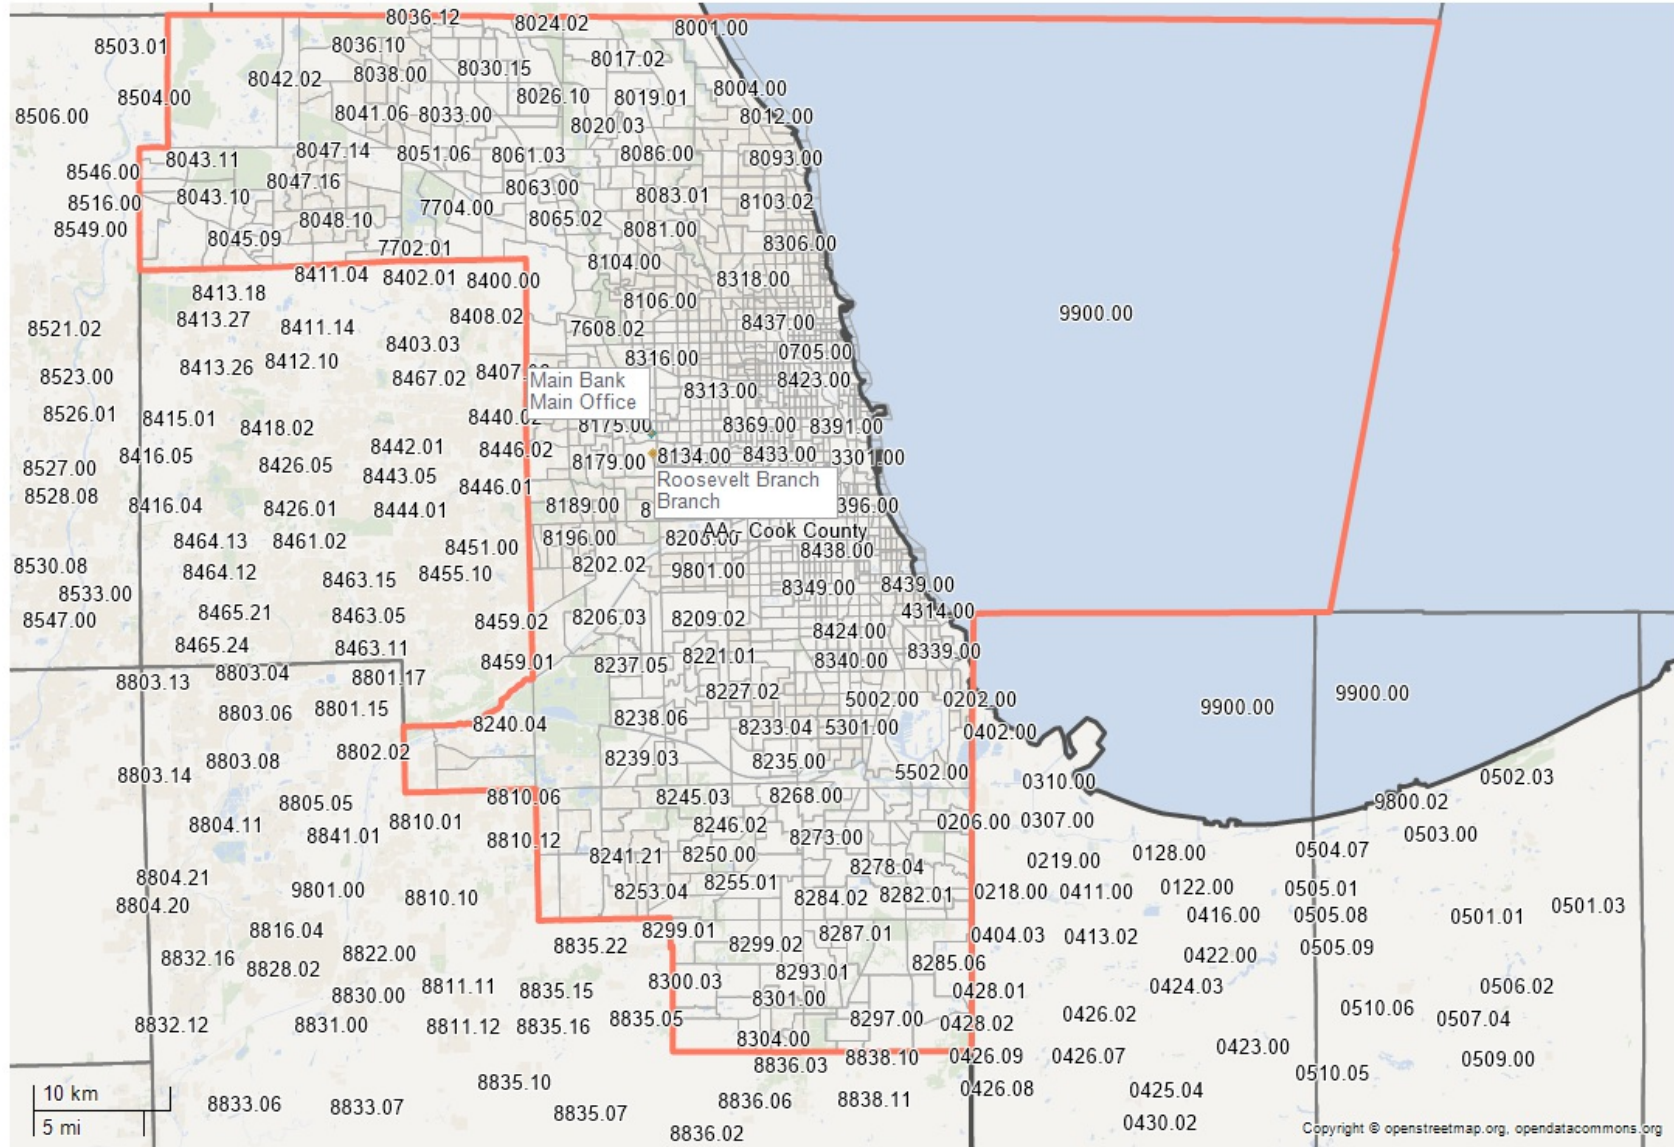

Forest Park National Bank and Trust Company

AA - Cook County

- State
- County
- Census Tract
- Zip Code
- Assessment Area
- ◆ Branch
- ◆ ATM
- ◆ Branch w/ ATM or Main Office
- ◆ LPO
- ◆ Other

Applied Filters

- Area: (AA - Cook County)
- You are included in the HMDA benchmark.